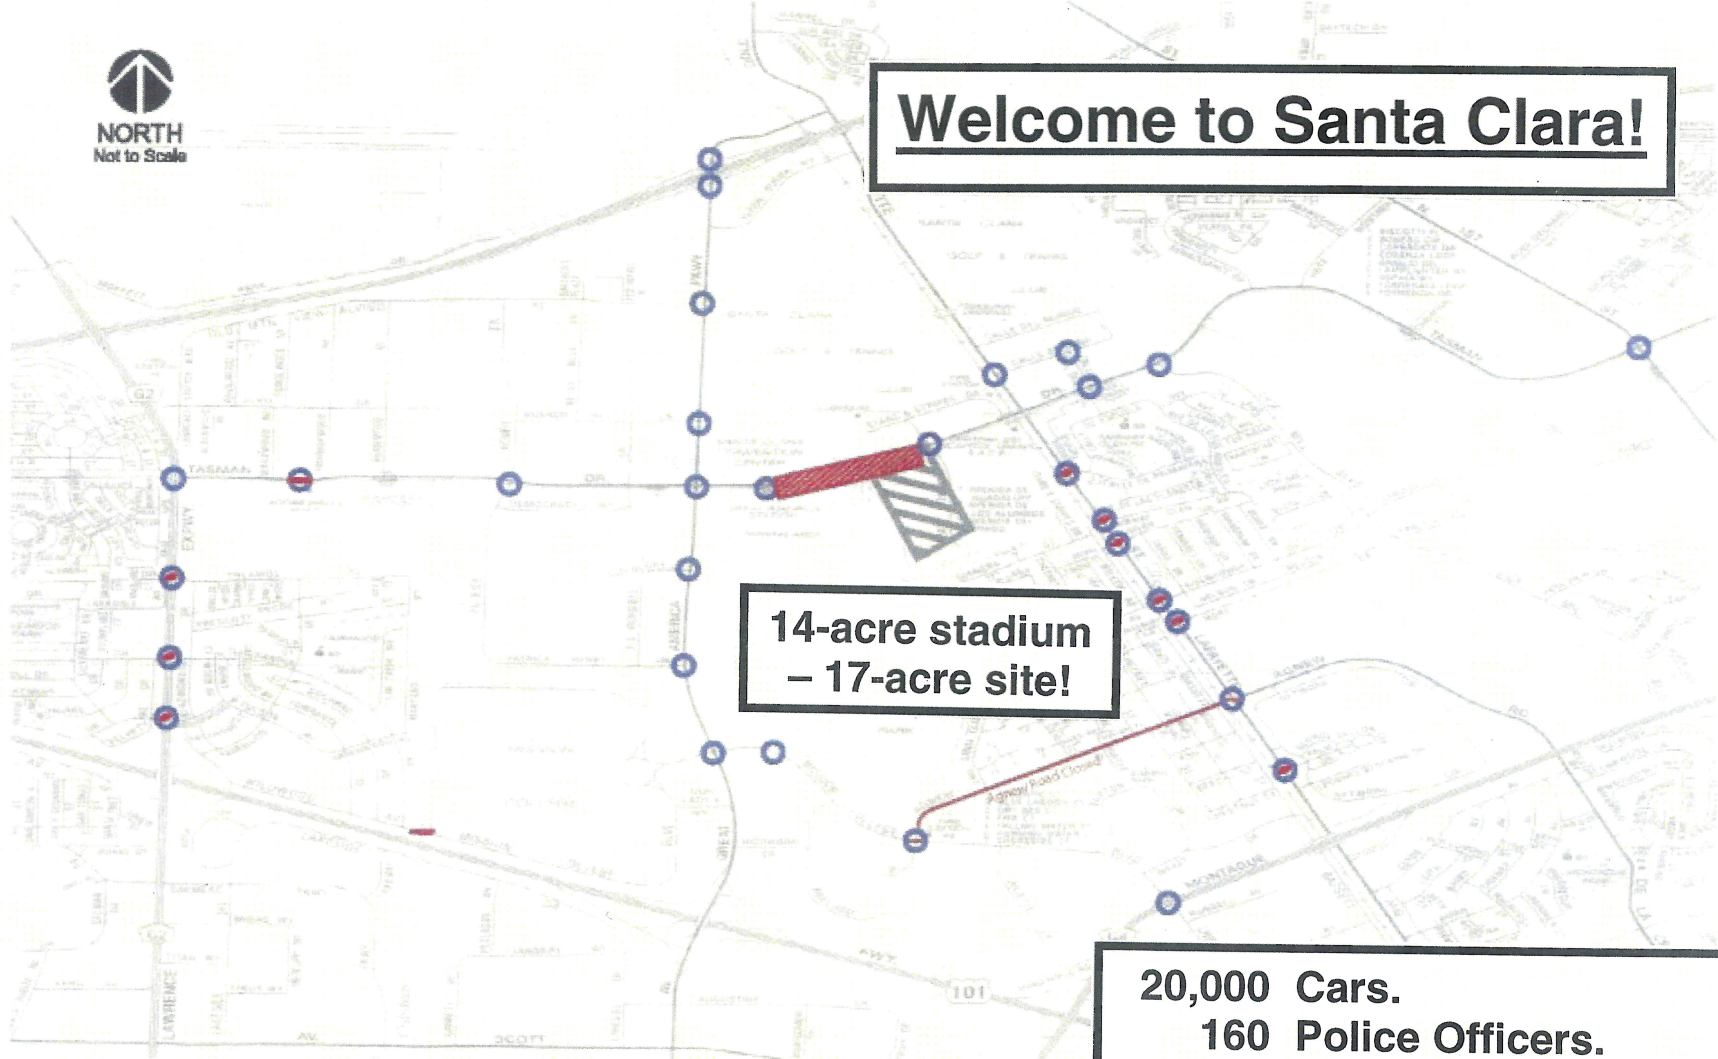

Welcome to Santa Clara!

**14-acre stadium
- 17-acre site!**

**20,000 Cars.
160 Police Officers.
31 Police Checkpoints.
4 Roads CLOSED.**

LEGEND

- = Closed Road
- = Officer Control
- = Residential Intrusion Control
- ▨ = Project Site

Source: AAA Map

185

PLANNED ROAD CLOSURES AND INTERSECTION CONTROL

FIGURE 61